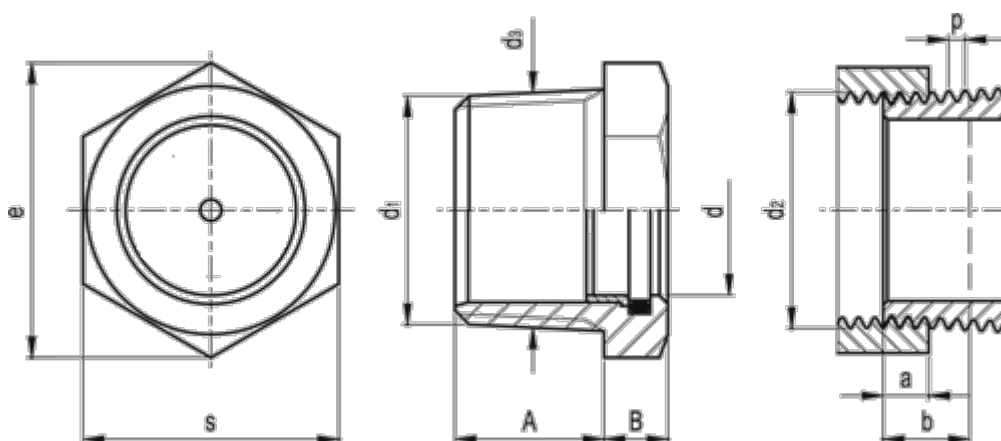

Article number: 20679526

Description: E+G

Oil level indicator GN 743.8-14-R1/2-B

Measures

A = 16

a = 8.2

b = 13.2

B = 7

d = 14

d1 = R 1/2

d2 = Rp 1/2

d3 = 21.0

e = 27.5

p = 1.814

s = 24.0